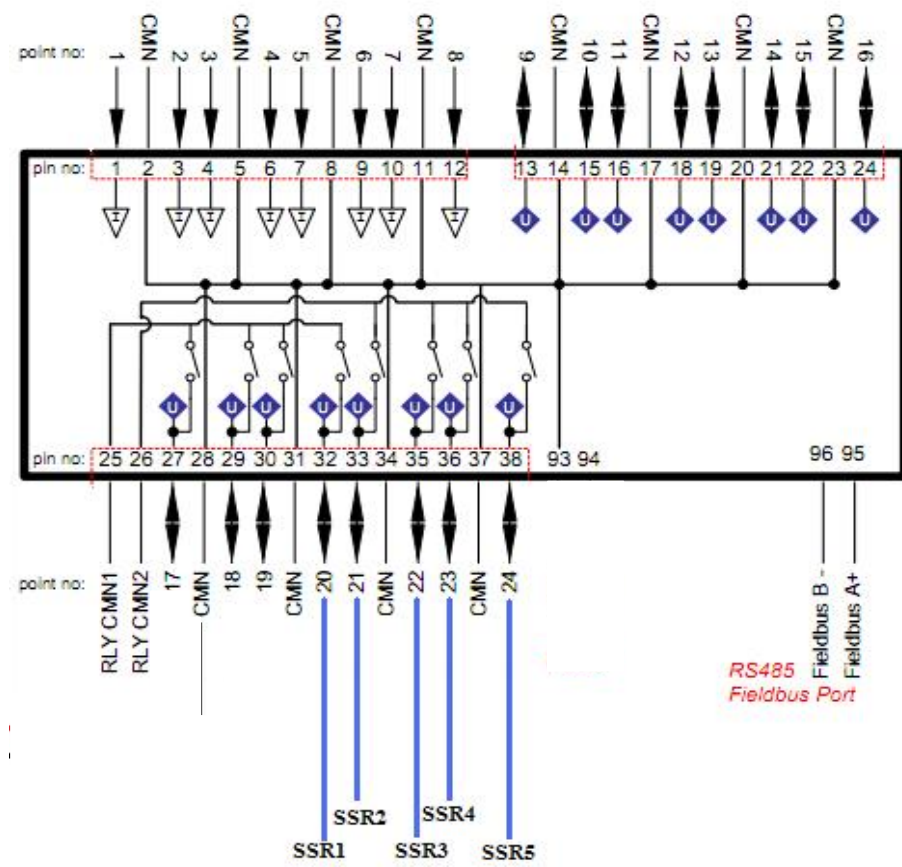

SSR connector block outputs for SP15/45/90/GVS

Drawing No. SP15/45/90 SSR Wiring Example  
 Date. 01 - 12 - 2011.  
 Scale. Not to Scale.  
 Service. EMMA Cascade Example.

Client.  
 Project. SSR Wiring Exqmple.  
 Address.  
 Engineer.