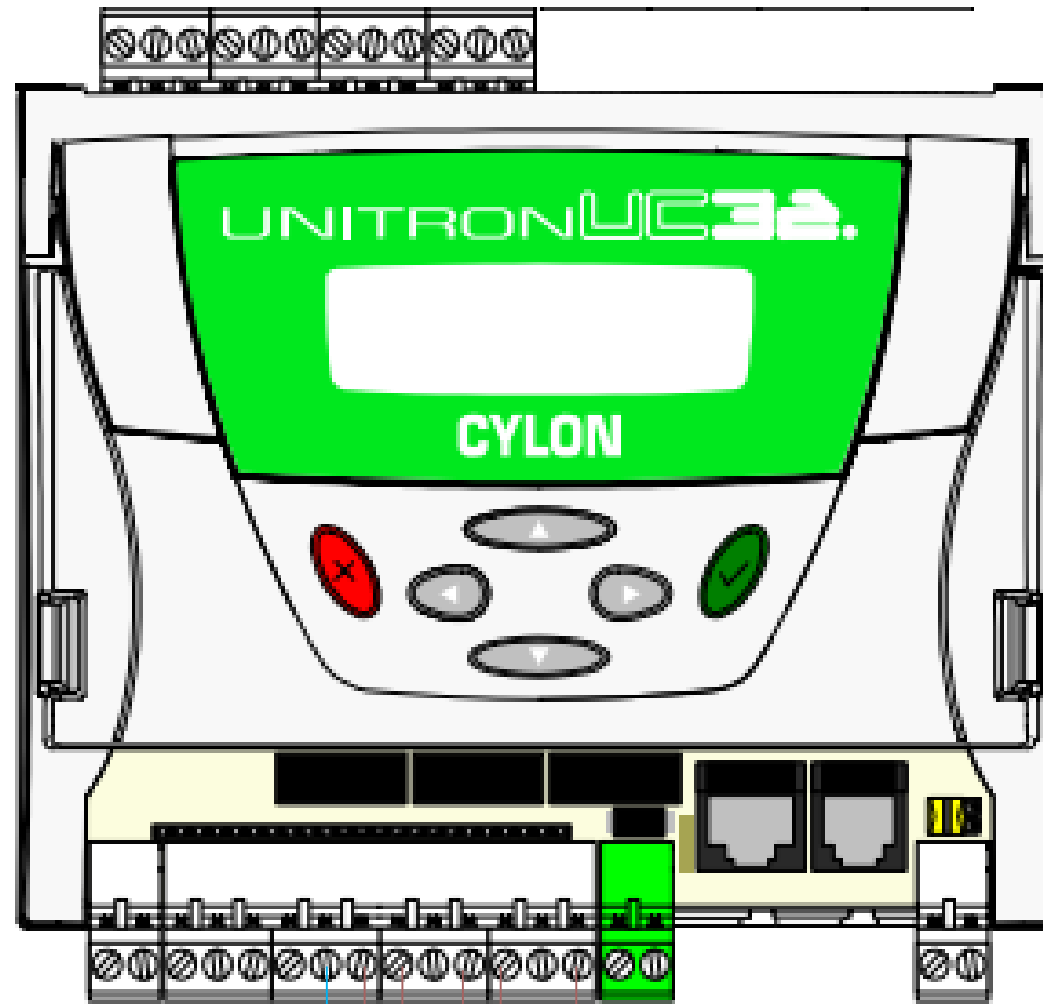

SSR connector block outputs for SP15/45/90/GVS

Drawing No. SP15/45/90 SSR Wiring Example  
 Date. 01 - 12 - 2011.  
 Scale. Not to Scale.  
 Service. EMMA Cascade Example.

Client.  
 Project. SSR Wiring Exqmple.  
 Address.  
 Engineer.