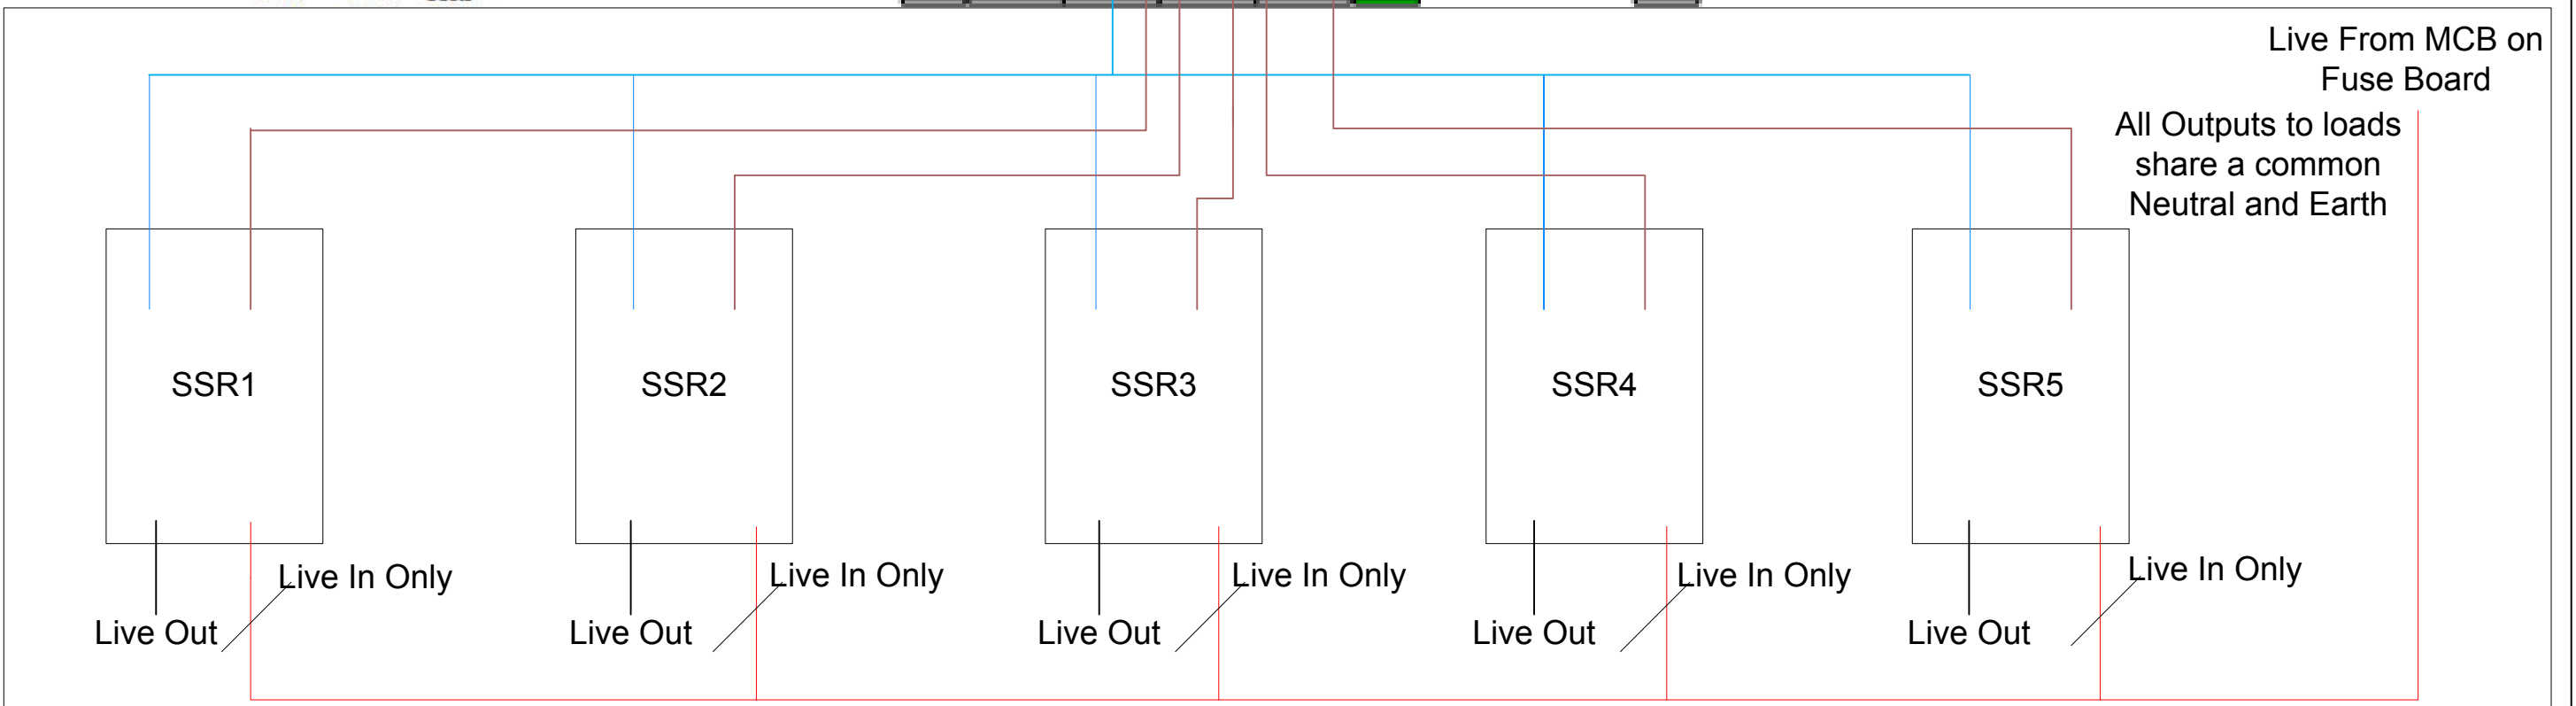

SSR connector block outputs for SP15/45/90/GVS

Drawing No. SP15/45/90 SSR Wiring Example  
 Date. 01 - 12 - 2011.  
 Scale. Not to Scale.  
 Service. EMMA Cascade Example.

Client.  
 Project. SSR Wiring Exqmple.  
 Address.  
 Engineer.